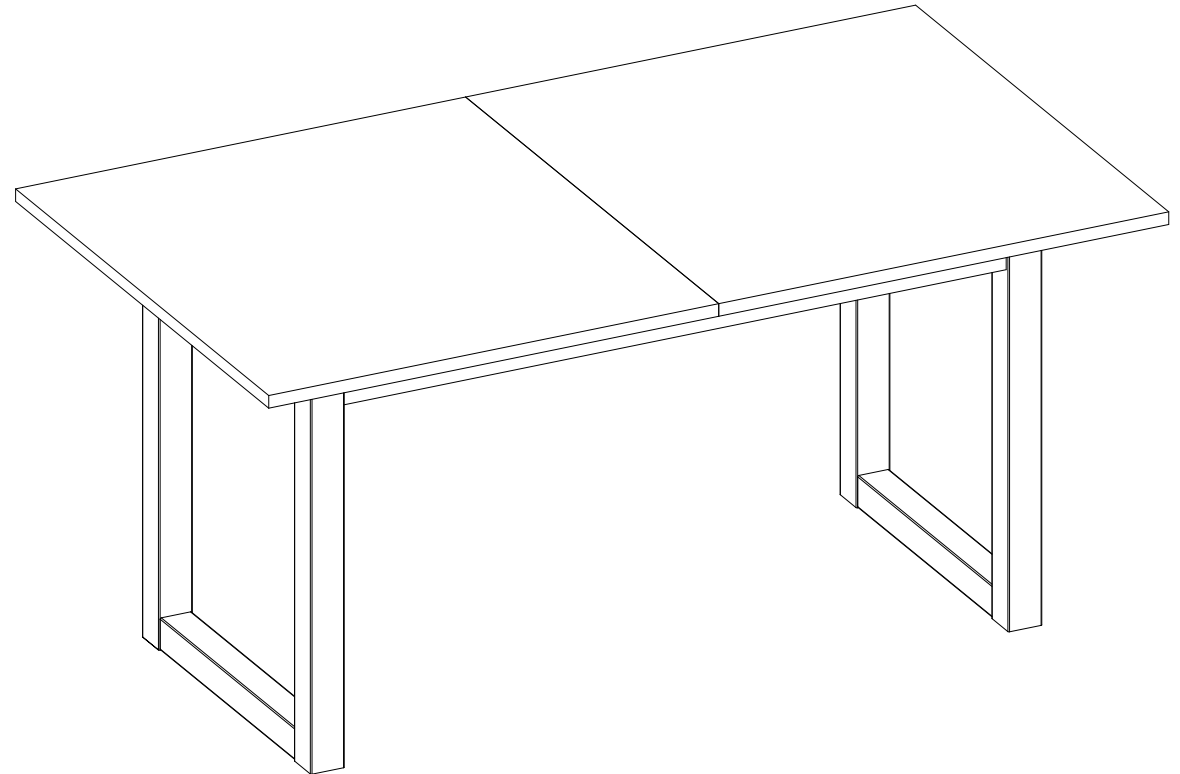

# DEN50/137

Item Name	Denver 50 Esstisch
Colors 1	Artisan oak/ Anthracite
Colors 2	-
Colors 3	-
Colors 4	-
Colors 5	-

		Finishing
Panels material 1	chipboard	ABS
Panels material 2	MDF	-
Panels material 3	-	-
Doors	-	-
Handles material	-	-
Legs material	MDF	-
Mirror	-	-
Glass	-	-
Edges	ABS	-
Soft edges	-	-
Wall fixing fittings	-	-
Extension	Yes	ABS
Extension size (cm)	200cm	ABS
Extension stored under the top	Yes	ABS
Synchronized opening	-	-
Top panel thickness (mm)	22mm	ABS