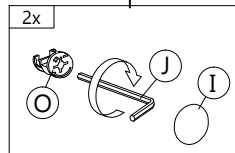

L1	L2
HANDLE VSC 19 2 pcs	P/H SCREW M4X40mm 4 pcs

Step 6

J	F
ALLEN KEY 1 pc	CSK CAP M6X40 2 pcs

Step 7

Step 8

Step 9

J	F	I
ALLEN KEY 1 pc	CSK CAP M6X40 2 pcs	CAP 2 pcs

Step 10

Step 11

J 	F 	I 	K
ALLEN KEY 1 pc	CSK CAP M6X40 2 pcs	CAP 2 pcs	PLASTIC PIN 8 pcs

Step 12

N 	C
METAL BRACKET 2 pcs	CB SCREW M3.5X16 12 pcs

Step 13

J 	H1 	I 	O
ALLEN KEY 1 pc	MINIFIX 5654 (HOUSING) 4 pcs	CAP 6 pcs	MINIFIX 5656 (HOUSING) 2 pcs