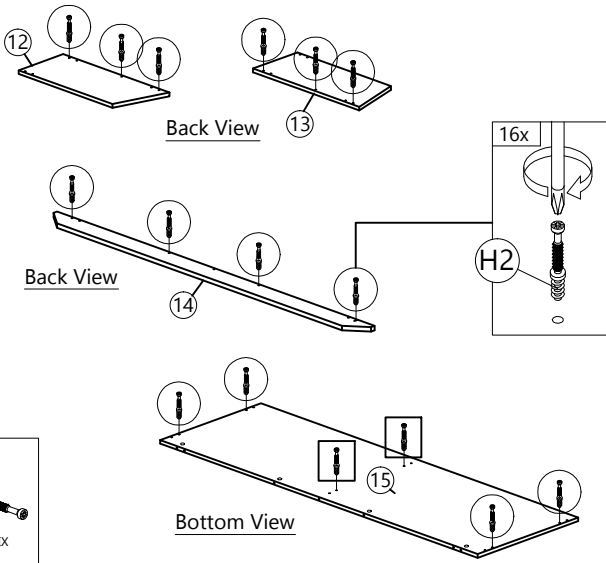

PART LIST

Step 1

A

 PLASTIC DOWEL
 8X25
 53 pcs

Step 2

H2

 MINIFIX
 5654
 (SCREW)
 16 pcs

Step 3