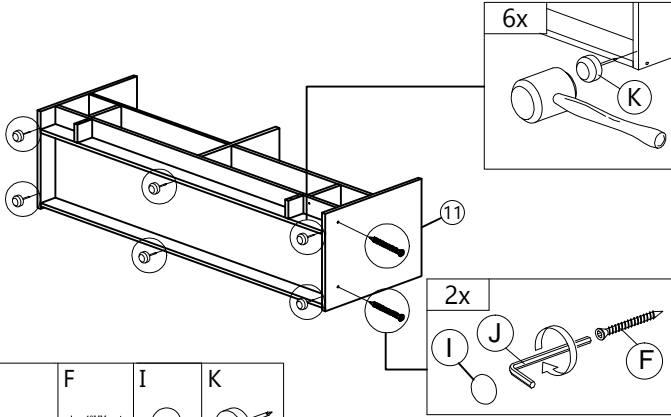

Step 11

J 	F 	I 	K
ALLEN KEY 1 pc	CSK CAP M6X40 2 pcs	CAP 2 pcs	PLASTIC PIN 8 pcs

Step 12

N 	C
METAL BRACKET 2 pcs	CB SCREW M3.5X16 12 pcs

Step 13

J 	H1 	I 	O
ALLEN KEY 1 pc	MINIFIX 5654 (HOUSING) 4 pcs	CAP 6 pcs	MINIFIX 5656 (HOUSING) 2 pcs

Step 14

J 	H1
ALLEN KEY 1 pc	MINIFIX 5654 (HOUSING) 10 pcs

Step 15

G
POWER NAIL 5/8" 41 pcs

Step 16

Completed