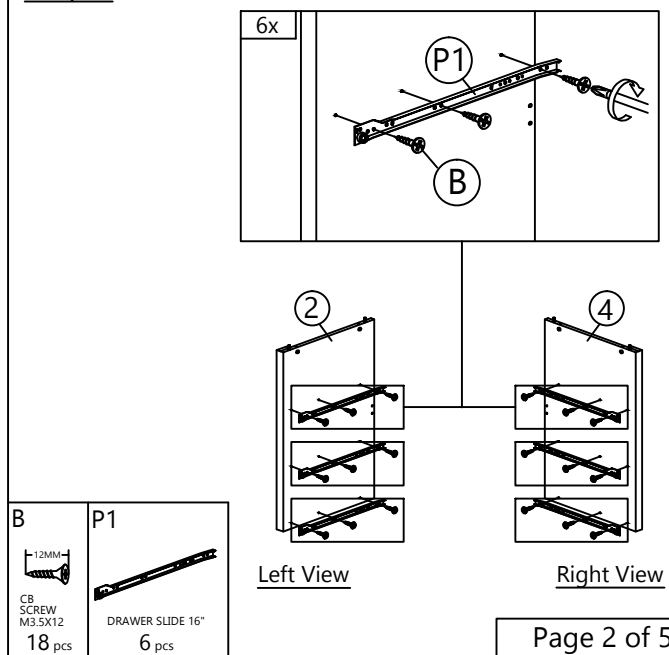

PART LIST

Step 1

A
 PLASTIC DOWEL
 8x25
 62 pcs

Step 2

Inside View

Bottom View

I1
 MINIFIX
 56x4
 (SCREW)
 25 pcs

Step 3

Left View

Right View

Left View

Right View

G
 PVC SHELF
 SUPPORT
 8 pcs

Step 4

Left View

Right View