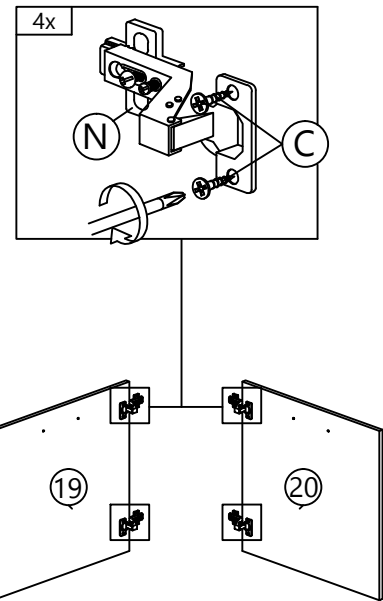

Left View

Right View

Left View

Right View

G
 PVC SHELF
 SUPPORT
 8 pcs

Step 4

Left View

Right View

B
 CB SCREW
 M3.5x12
 18 pcs

P1
 DRAWER SLIDE 16"
 6 pcs

Step 5

M1 	M2
HANDLE VSC19 (BLACK) 2 pcs	P/H SCREW M4X24 4 pcs

Outside View

Step 6

C 	N
CB SCREW M3.5X16 8 pcs	HINGES 7/8 4 pcs

Inside View