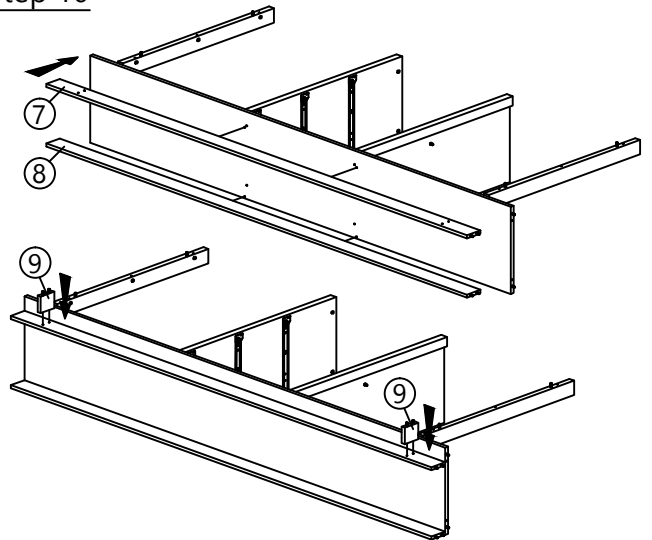

Step 9

Step 10

Step 11

Step 12

Step 13

Step 14