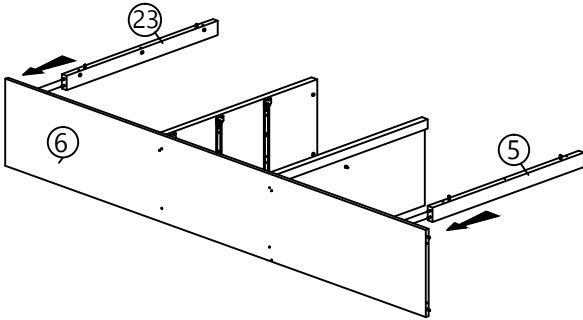

Step 9

Step 10

Step 11

Step 12

Step 13

Step 14