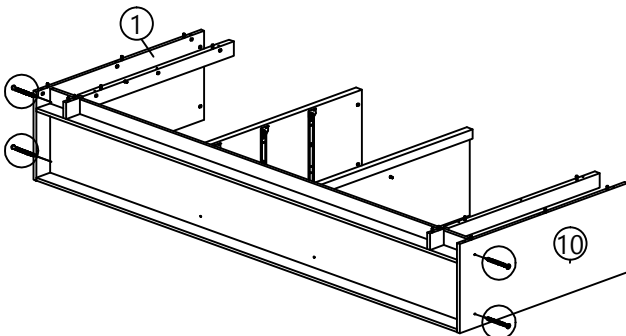

Step 9

Step 10

Step 11

Step 12

Step 13

Step 14