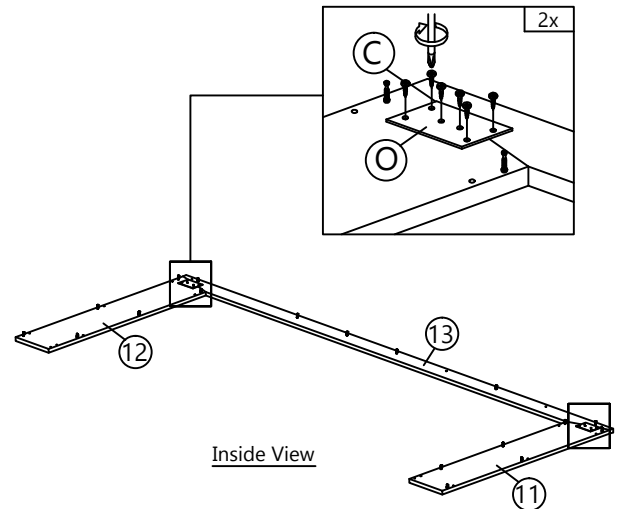

Step 9

Step 10

Step 11

Step 12

Step 13

Step 14