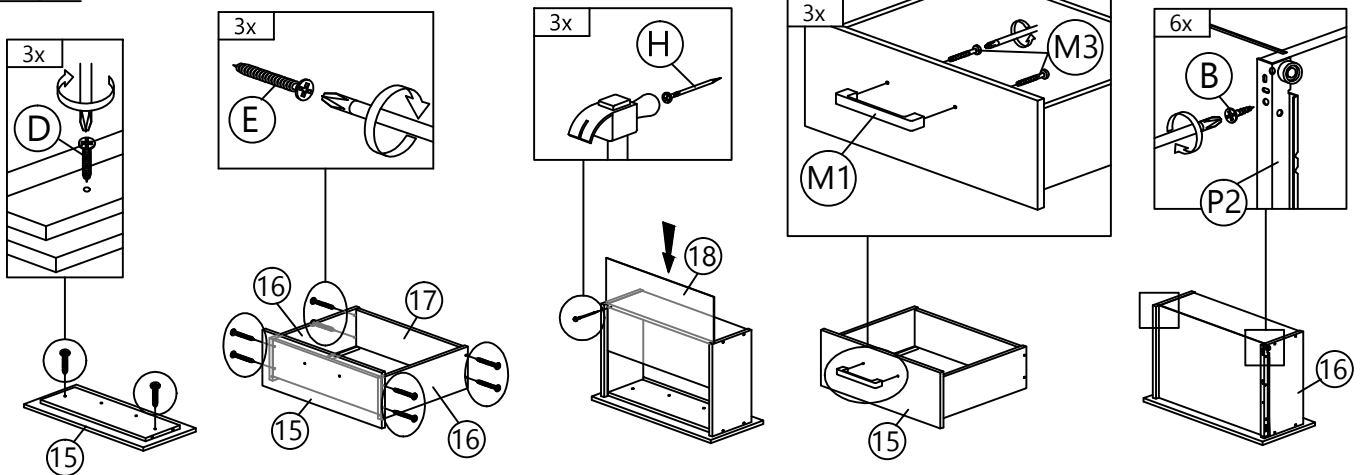

Step 7

B 	D 	E 	H 	M1 	M3 	P2
CB SCREW M3.5X12 18 pcs	CB SCREW M4X25 6 pcs	CB SCREW M4X35 24 pcs	POWER NAIL 1/4 30 pcs	HANDLE VSC19 (BLACK) 3 pcs	P/H SCREW M4X40 6 pcs	DRAWER SLIDE 16" 6 pcs