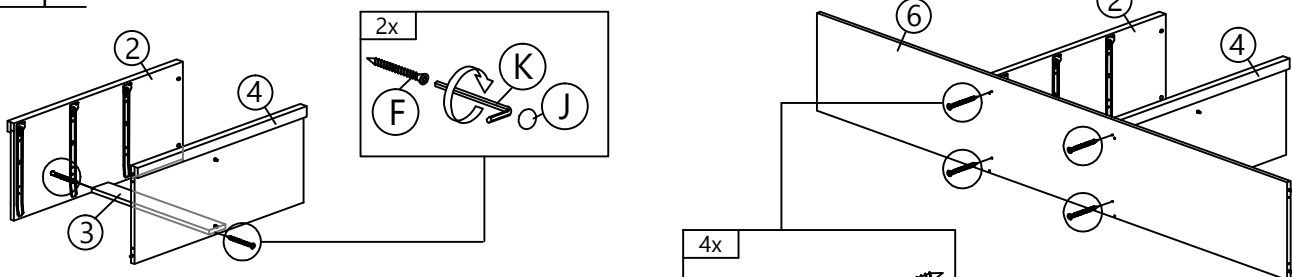

Step 8

F 	J 	K
CSK CAP M6X40 6 pcs	CAP 2 pcs	ALLEN KEY 1 pc