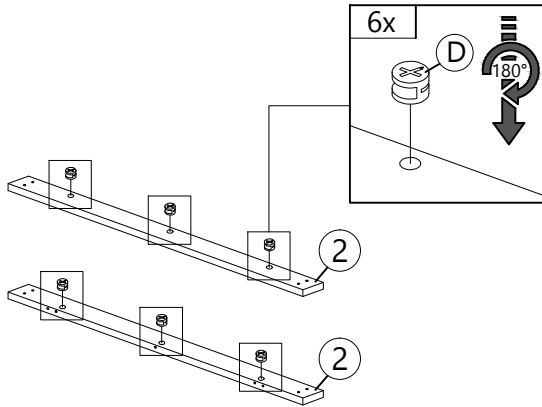

HARDWARE	A	B	C	D
	 PLASTIC DOWEL 8X25 4 pcs	 45MM CB SCREW M4.5X45 16 pcs	 MINIFIX 5654 SCREW 8 pcs	 MINIFIX 5654 HOUSING 8 pcs
	E	F	G	
	 CAP 8 pcs	 PLASTIC PIN 8 pcs	 ALLEN KEY 1 pc	

PART LIST

Step 1

A

PLASTIC
DOWEL
8X25
4 pcs

Step 2

C

MINIFIX 5654
SCREW
8 pcs

Step 3

D

MINIFIX 5654
HOUSING
6 pcs

Step 4

Step 5