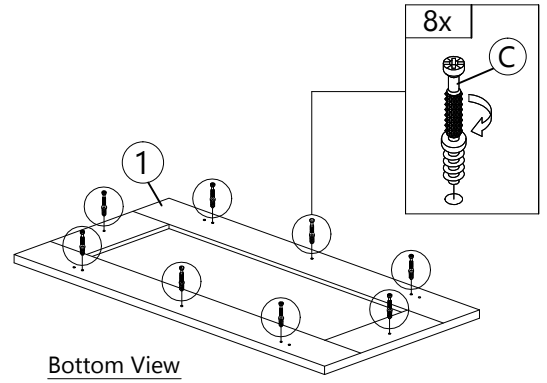

HARDWARE	A	B	C	D
	 PLASTIC DOWEL 8X25 4 pcs	 45MM CB SCREW M4.5X45 16 pcs	 MINIFIX 5654 SCREW 8 pcs	 MINIFIX 5654 HOUSING 8 pcs
	E	F	G	
	 CAP 8 pcs	 PLASTIC PIN 8 pcs	 ALLEN KEY 1 pc	

PART LIST

Step 1

A

PLASTIC
DOWEL
8X25
4 pcs

Step 2

C

MINIFIX 5654
SCREW
8 pcs

Step 3

D

MINIFIX 5654
HOUSING
6 pcs

Step 4

Step 5