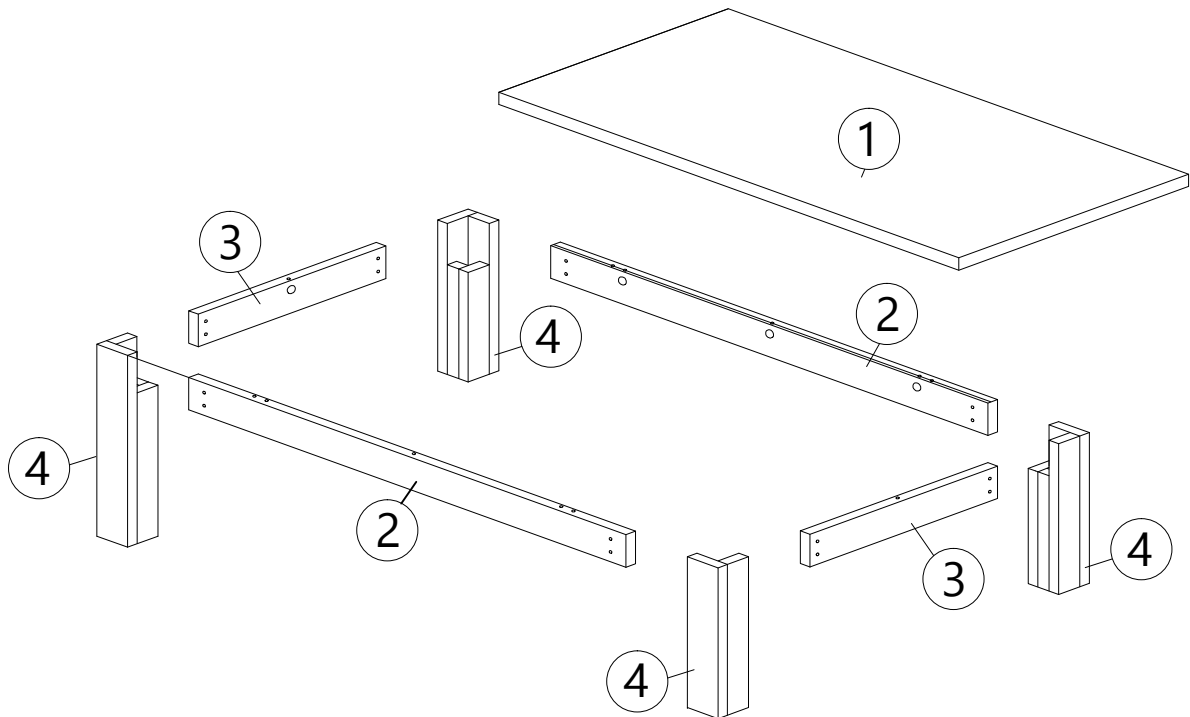

ASSEMBLY INSTRUCTION

CT 15024-S5V - ELODIE SALONTAFEL / TABLE BASE / SOFA TABLE

- ~ Before assembly, please read the instructions ~
- ~ Keep these instructions for future reference ~
- ~ Follow these steps to assemble the product ~

HARDWARE	A	B	C	D
	 PLASTIC DOWEL 8X25 4 pcs	 45MM CB SCREW M4.5X45 16 pcs	 MINIFIX 5654 SCREW 8 pcs	 MINIFIX 5654 HOUSING 8 pcs
	E	F	G	
	 CAP 8 pcs	 PLASTIC PIN 8 pcs	 ALLEN KEY 1 pc	

PART LIST

Step 1

A

PLASTIC
DOWEL
8X25
4 pcs