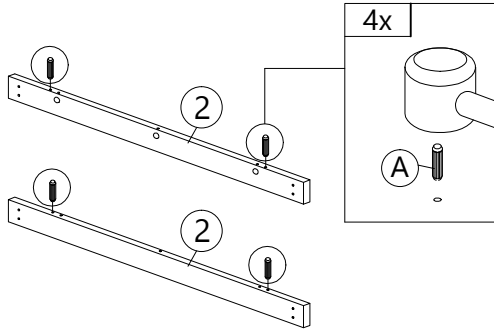

ASSEMBLY INSTRUCTION

CT 15024-S5V - ELODIE SALONTAFEL / TABLE BASE / SOFA TABLE

- ~ Before assembly, please read the instructions ~
- ~ Keep these instructions for future reference ~
- ~ Follow these steps to assemble the product ~

HARDWARE	A	B	C	D
	 PLASTIC DOWEL 8X25 4 pcs	 45MM CB SCREW M4.5X45 16 pcs	 MINIFIX 5654 SCREW 8 pcs	 MINIFIX 5654 HOUSING 8 pcs
	E	F	G	
	 CAP 8 pcs	 PLASTIC PIN 8 pcs	 ALLEN KEY 1 pc	

PART LIST

Step 1

A

PLASTIC
DOWEL
8X25
4 pcs

Step 2

C

MINIFIX 5654
SCREW
8 pcs

Step 3

D

MINIFIX 5654
HOUSING
6 pcs

Step 4

Step 5