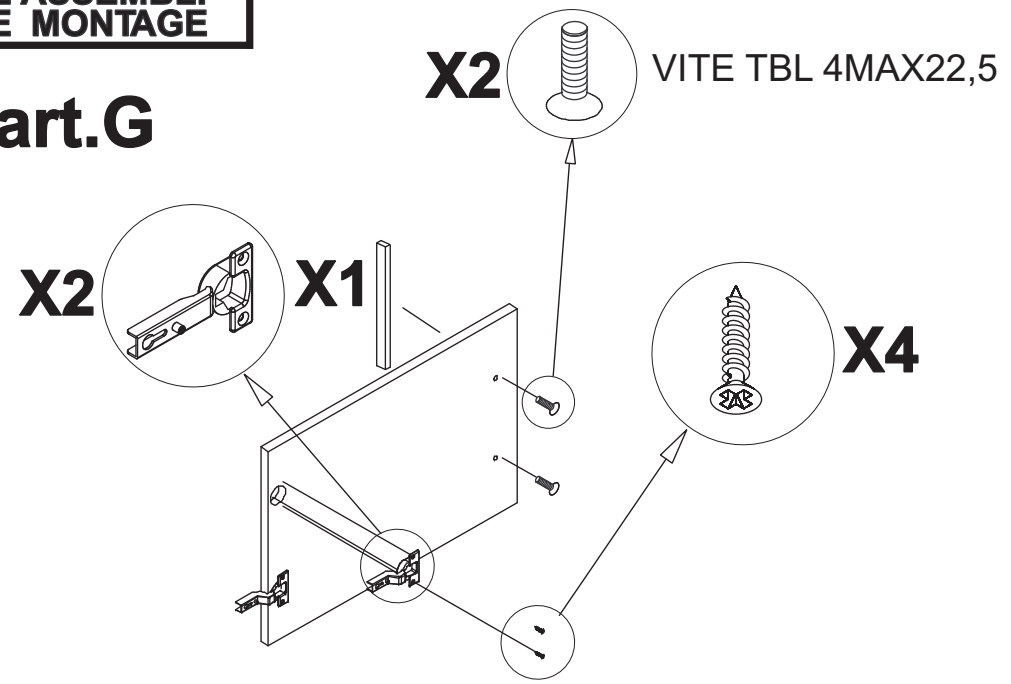

PRE MONTAGGIO
PRE ASSEMBLY
PRE MONTAGE

Part.G