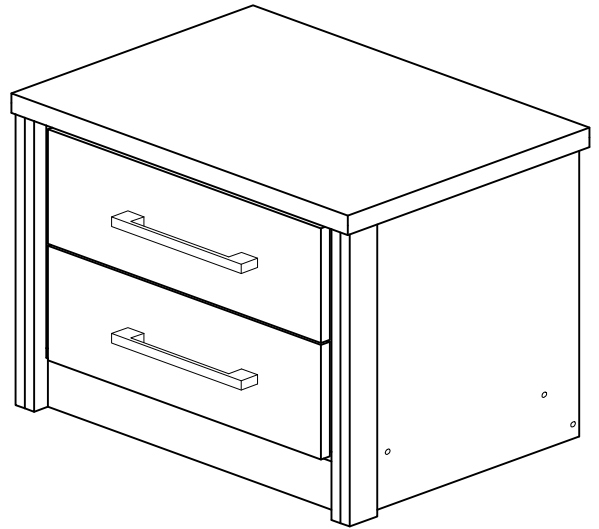

ASSEMBLY INSTRUCTION

BST 5051-S5V - ELIAS NACHTTAFEL / CHEVET / NIGHT TABLE

- ~ Before assembly, please read the instructions ~
- ~ Keep these instructions for future reference ~
- ~ Follow these steps to assemble the product ~

ALGEMENE ONDERHOUDSVOORSCHRIFTEN :

Om de tafelbladen te beschermen mogen geen hete pannen, kaarsen of andere hete glazen op het oppervlakte geplaatst worden, gebruik hiervoor een beschermende onderligger.
Reinigen van oppervlaktes : met licht vochtige doek of zeemvel reinigen en direct droog wrijven. Zeker geen vocht laten staan op de oppervlaktes.
Gebruik van ruwe materialen zoals schuurspons, schuurmiddelen, chemische producten zoals verdunners ammoniak of boenwas zijn niet toegelaten.
Ook geen siliconen houdende producten aanwenden zoals pledge enz.
Garantie : Indien bovenstaande voorschriften niet gevolgd worden vervalt de garantie.

INFORMATION GENERALE D'ENTRETIEN:

Pour la protection de la surface des tables et autres éviter de mettre des casseroles chaudes ainsi que des bougies ou verres chaudes (thé) sur la surface sans protection.
L'entretien des surfaces : Utilisez un chiffon légèrement humide et séchez aussitôt.
Jamais laisser des liquides sur les surfaces, les meubles ne sont pas adaptés pour un emplacement dans des pièces humides.
Des éponges abrasives, tout produits chimiques : ammoniac, détergent, diluant; ou cirage et produits d'entretien comme Pledge sont interdit.
Garantie : La garantie expire si les prescriptions d'entretien générale ne sont pas respecter.

MAINTENANCE PRESCRIPTIONS: